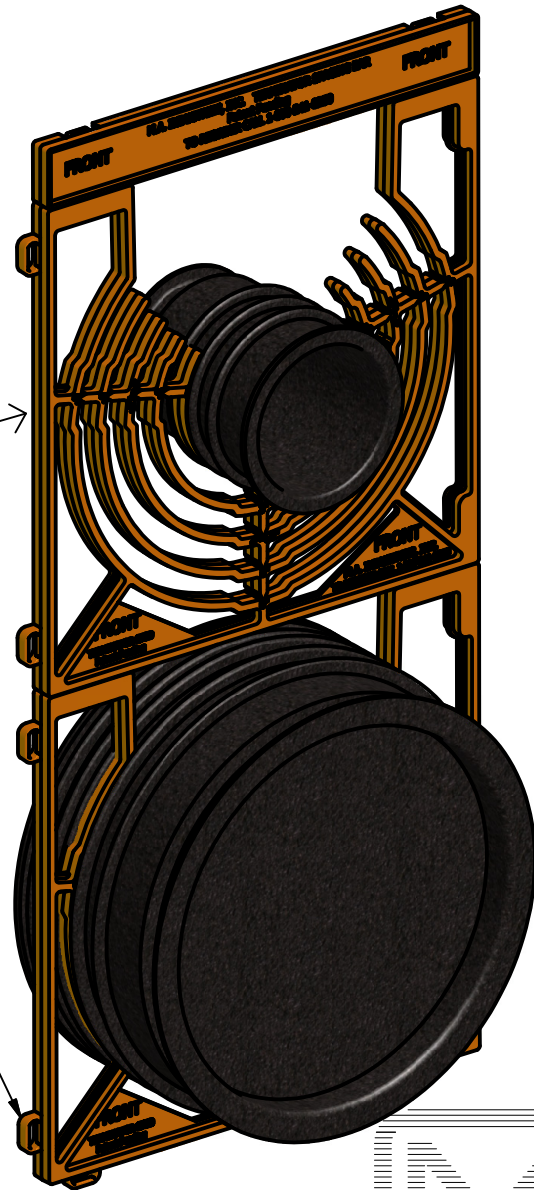

PRODUCT OVERVIEW

TERMINATOR GRID

2" - 6" Terminator Grid
Item # 004-752

4" - 6" Terminator Grid
Item # 004-753

Terminator Spacing Bar
Item # 004-754

DETACHABLE BAR PROVIDES SUPPORT AT THE TOP OF TERMINATOR BANKS AND CAN BE STACKED TO CREATE 8", 9" 10" OR LARGER TERMINATOR SPACING DISTANCES

GRID SYSTEM SECURES TERMINATORS FROM SIZE 2" TO SIZE 6"

INTERLOCKING TABS ALLOW GRIDS TO BE EASILY ATTACHED TO EACH OTHER OR SPACING BARS ON ALL 4 EDGES

Call 1-800-241-8250

Or Order Online At www.maind.com

M . A . I N D U S T R I E S , I N C .

PRODUCT OVERVIEW

TERMINATOR GRID

RECESSED NOTCHES ALLOW EASY RING REMOVAL WITHOUT INTERFERING WITH THE FIT OF THE TERMINATOR

M . A . I N D U S T R I E S , I N C . **DETAIL A**