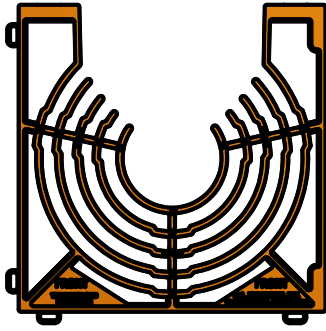

PRODUCT OVERVIEW

TERMINATOR GRID

2" - 6" Terminator Grid
Item # 004-752

4" - 6" Terminator Grid
Item # 004-753

Terminator Spacing Bar
Item # 004-754

DETACHABLE BAR PROVIDES SUPPORT AT THE TOP OF TERMINATOR BANKS AND CAN BE STACKED TO CREATE 8", 9" 10" OR LARGER TERMINATOR SPACING DISTANCES

GRID SYSTEM SECURES TERMINATORS FROM SIZE 2" TO SIZE 6"

INTERLOCKING TABS ALLOW GRIDS TO BE EASILY ATTACHED TO EACH OTHER OR SPACING BARS ON ALL 4 EDGES

Call 1-800-241-8250

Or Order Online At www.maind.com

M . A . I N D U S T R I E S , I N C .

PRODUCT OVERVIEW

TERMINATOR GRID

RECESSED NOTCHES ALLOW EASY RING REMOVAL WITHOUT INTERFERING WITH THE FIT OF THE TERMINATOR

M . A . I N D U S T R I E S , I N C . **DETAIL A**