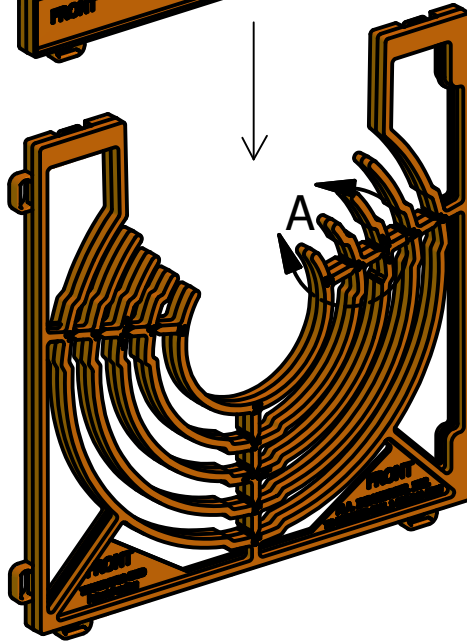

PRODUCT OVERVIEW

TERMINATOR GRID

2" - 6" Terminator Grid
Item # 004-752

4" - 6" Terminator Grid
Item # 004-753

Terminator Spacing Bar
Item # 004-754

DETACHABLE BAR PROVIDES SUPPORT AT THE TOP OF TERMINATOR BANKS AND CAN BE STACKED TO CREATE 8", 9" 10" OR LARGER TERMINATOR SPACING DISTANCES

GRID SYSTEM SECURES TERMINATORS FROM SIZE 2" TO SIZE 6"

INTERLOCKING TABS ALLOW GRIDS TO BE EASILY ATTACHED TO EACH OTHER OR SPACING BARS ON ALL 4 EDGES

Call 1-800-241-8250

Or Order Online At www.maind.com

M . A . I N D U S T R I E S , I N C .

PRODUCT OVERVIEW

TERMINATOR GRID

RECESSED NOTCHES ALLOW EASY RING REMOVAL WITHOUT INTERFERING WITH THE FIT OF THE TERMINATOR

M . A . I N D U S T R I E S , I N C . **DETAIL A**