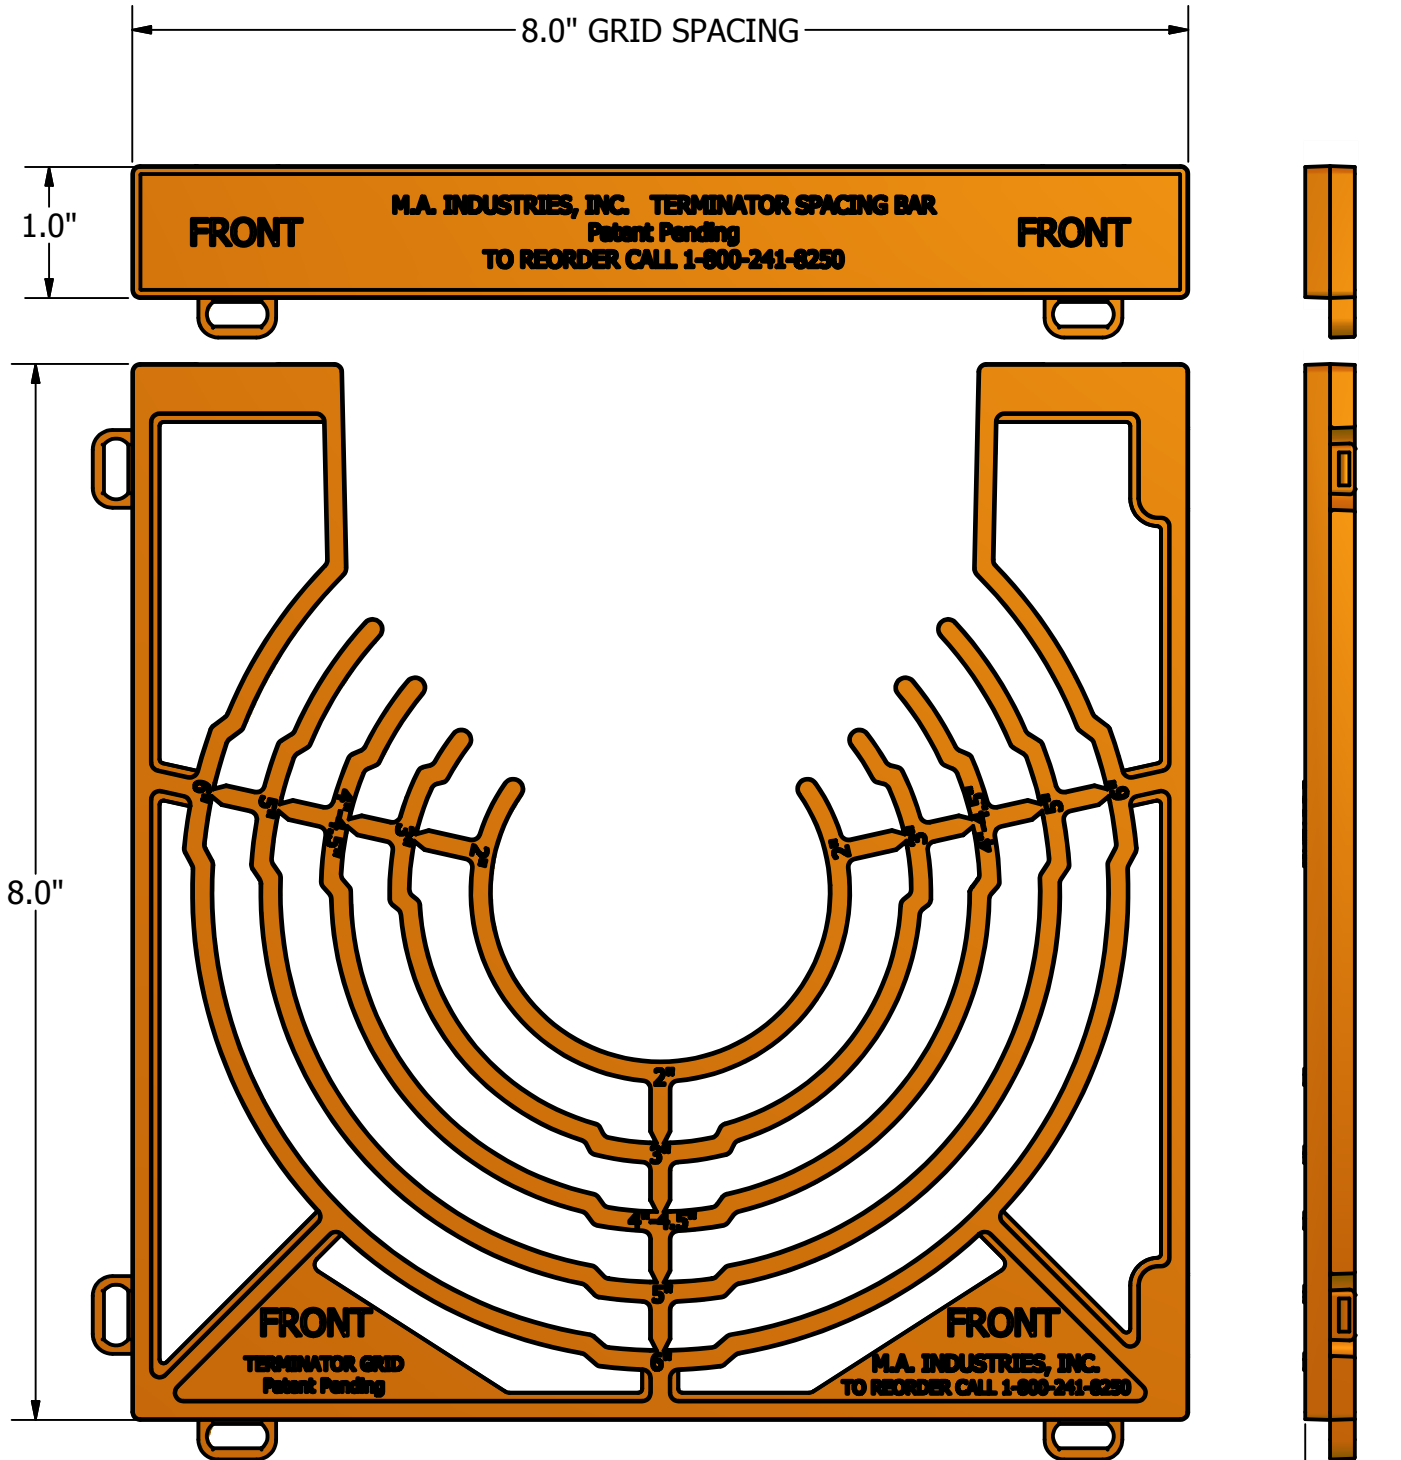

PRODUCT OVERVIEW

TERMINATOR GRID

2" - 6" Terminator Grid
Item # 004-752

4" - 6" Terminator Grid
Item # 004-753

Terminator Spacing Bar
Item # 004-754

DETACHABLE BAR PROVIDES SUPPORT AT THE TOP OF TERMINATOR BANKS AND CAN BE STACKED TO CREATE 8", 9" 10" OR LARGER TERMINATOR SPACING DISTANCES

GRID SYSTEM SECURES TERMINATORS FROM SIZE 2" TO SIZE 6"

INTERLOCKING TABS ALLOW GRIDS TO BE EASILY ATTACHED TO EACH OTHER OR SPACING BARS ON ALL 4 EDGES

Call 1-800-241-8250

Or Order Online At www.maind.com

M . A . I N D U S T R I E S , I N C .

PRODUCT OVERVIEW

TERMINATOR GRID

RECESSED NOTCHES ALLOW EASY RING REMOVAL WITHOUT INTERFERING WITH THE FIT OF THE TERMINATOR

M . A . I N D U S T R I E S , I N C . **DETAIL A**