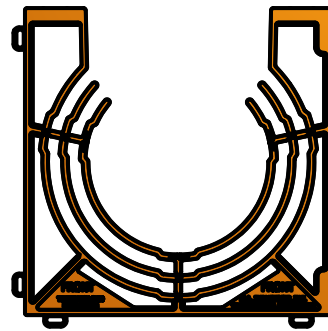

PRODUCT OVERVIEW

TERMINATOR GRID

2" - 6" Terminator Grid
Item # 004-752

4" - 6" Terminator Grid
Item # 004-753

Terminator Spacing Bar
Item # 004-754

DETACHABLE BAR PROVIDES SUPPORT AT THE TOP OF TERMINATOR BANKS AND CAN BE STACKED TO CREATE 8", 9" 10" OR LARGER TERMINATOR SPACING DISTANCES

GRID SYSTEM SECURES TERMINATORS FROM SIZE 2" TO SIZE 6"

INTERLOCKING TABS ALLOW GRIDS TO BE EASILY ATTACHED TO EACH OTHER OR SPACING BARS ON ALL 4 EDGES

Call 1-800-241-8250

Or Order Online At www.maind.com

M . A . I N D U S T R I E S , I N C .

PRODUCT OVERVIEW

TERMINATOR GRID

RECESSED NOTCHES ALLOW EASY RING REMOVAL WITHOUT INTERFERING WITH THE FIT OF THE TERMINATOR

M . A . I N D U S T R I E S , I N C . **DETAIL A**