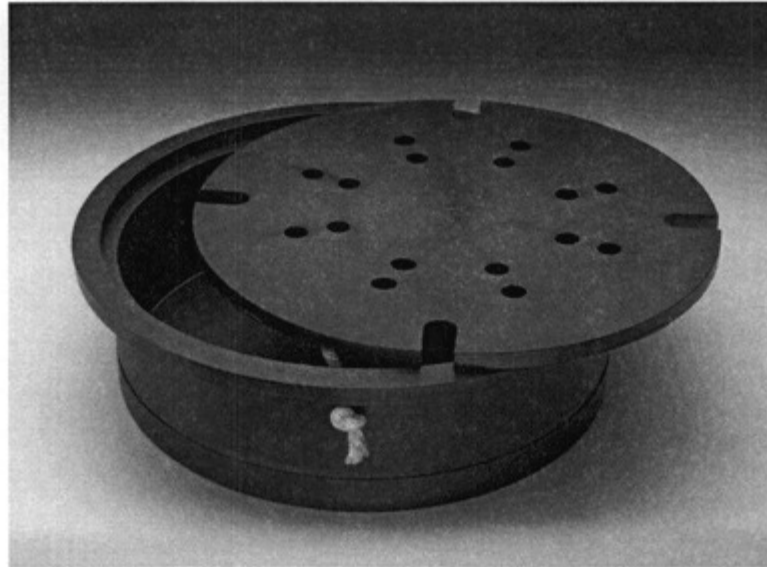

M.A. Industries
**SUMP PAN
AND LID**

M.A. Industries SUMP PANS are manufactured from high strength quality plastic making them totally corrosion free.

M.A. sumps are light in weight for easy handling and conveniently packaged in 40 pack or 12 pack boxes. M.A. SUMP PANS are designed so the lid locks to the pan keeping it securely in place. Removal of the lid is