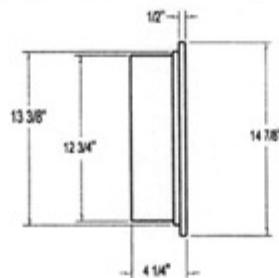

accomplished by snapping the lid out of the pan with a screwdriver and replacing it by simply pressing it into place with your hand.

Call our Customer Service Department to place your order at

Toll-Free 1-800-241-8250